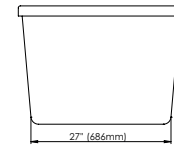

# BERLIN F2 3266

66 11/16" x 31 11/16" x 23 1/32" [66gallons]

24-48 hrs

Bathtub only

BER3266F2

Mass-Air

BER3266F2M

Included: 12 injectors, 750W (1 1/2h.p.) Optima blower, with 300W heating element, 72" blower hose extension, and remote control.