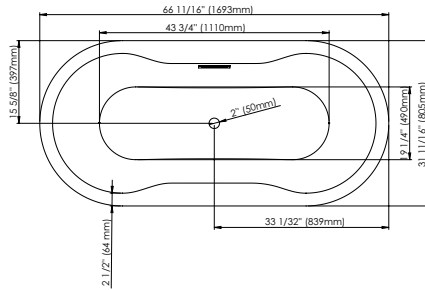

# BERLIN F2 3266

66 11/16" x 31 11/16" x 23 1/32" [66gallons]

24-48 hrs

Bathtub only

BER3266F2

Mass-Air

BER3266F2M

Included: 12 injectors, 750W (1 1/2h.p.) Optima blower, with 300W heating element, 72" blower hose extension, and remote control.