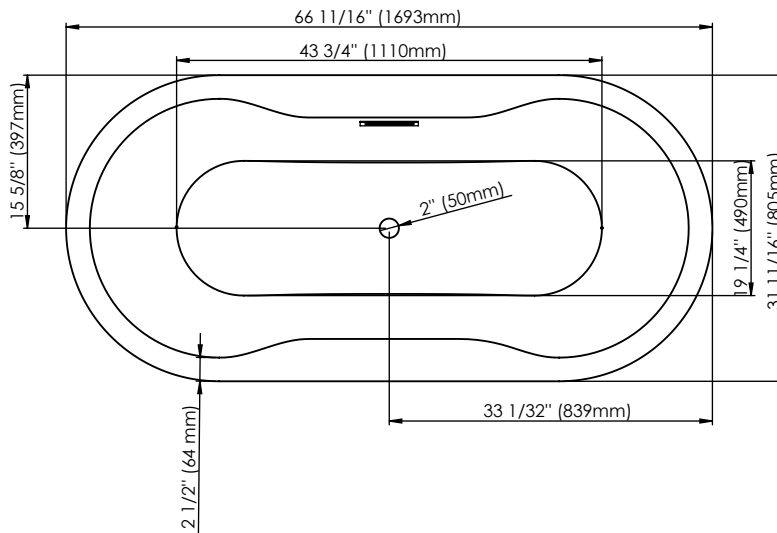

Produits Neptune
Rouge

Berlin F2 3266

Bathtub

Ajustable feet

Above-the-floor rough (AFR)

*All dimensions are approximate and subject to change without notice
Please refer to the installation guide before beginning the installation