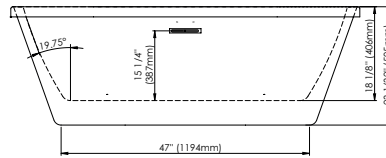

# BERLIN F2 3266

66 11/16" x 31 11/16" x 23 1/32" [66gallons]

24-48 hrs

Bathtub only

BER3266F2

Mass-Air

BER3266F2M

Included: 12 injectors, 750W (1 1/2h.p.) Optima blower, with 300W heating element, 72" blower hose extension, and remote control.