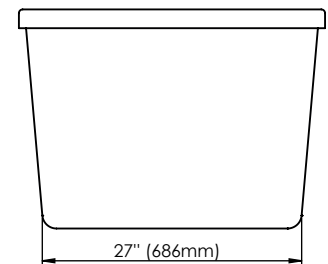

Produits Neptune
Rouge

Berlin F2 3266

Bathtub

Ajustable feet

Above-the-floor rough (AFR)

*All dimensions are approximate and subject to change without notice
Please refer to the installation guide before beginning the installation