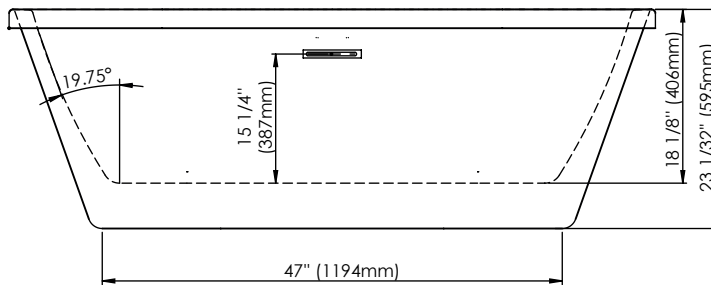

Produits Neptune
Rouge

Berlin F2 3266

Bathtub

Ajustable feet

Above-the-floor rough (AFR)

*All dimensions are approximate and subject to change without notice
Please refer to the installation guide before beginning the installation