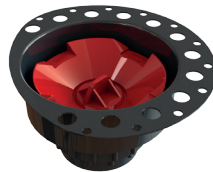

# BERLIN F2 3266

66 11/16" x 31 11/16" x 23 1/32" [66gallons]

24-48 hrs

Bathtub only

BER3266F2

Mass-Air

BER3266F2M

Included: 12 injectors, 750W (1 1/2h.p.) Optima blower, with 300W heating element, 72" blower hose extension, and remote control.

White or brushed nickel overflow and drain kit

## MASS-AIR / ROUGE-AIR OPTIONS

Mass-Air Jet finish: White/Chrome

Standard

Others: Chrome/Chrome

96" blower hose extension

A blower hose extension is required when the blower is located more than 4' from the bathtub.

Can be installed with a waterproofing membrane

White

Brushed nickel

Chrome